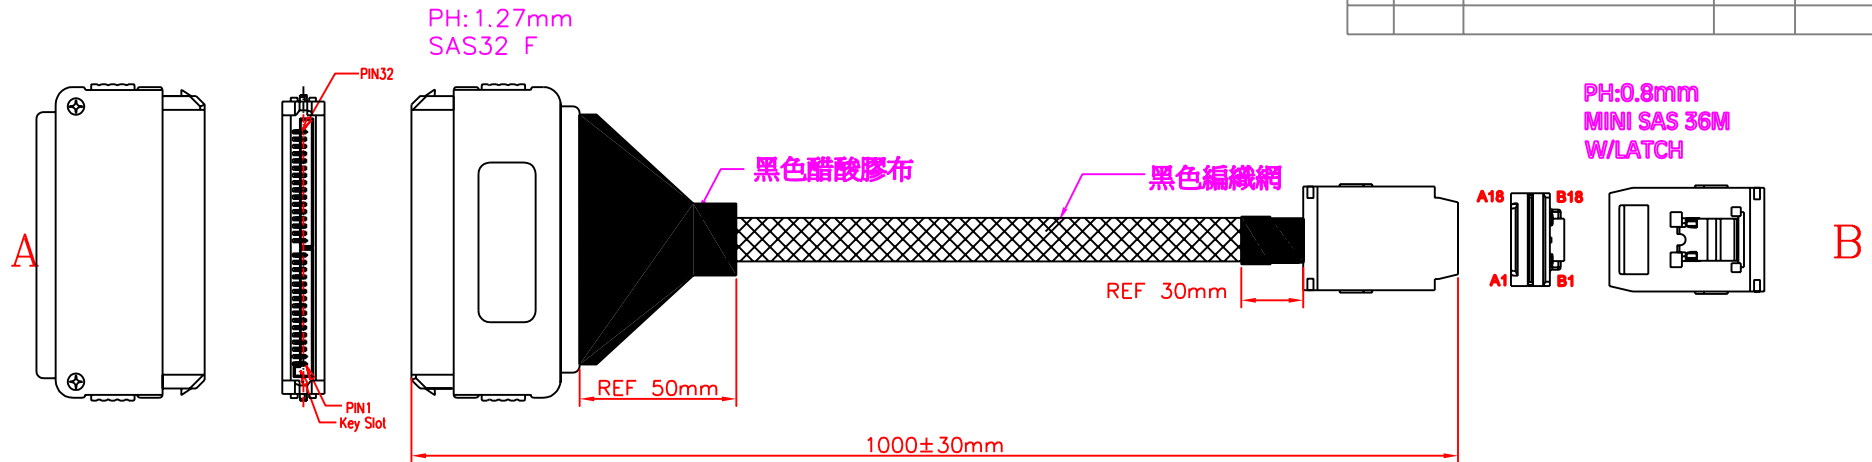

REV.	ZONE	DESCRIPTION	DATE	REVISER	APPD

線材: SATA UL2725 30AWG CABLE ; RED(紅)

高位企業有限公司 Yes Way Enterprise Corp.		TOLERANCE UNSPECIFIED .000 ± .00 ± .0 ±	
SCALE 1 : 1		UNIT mm	
NAME MINI SAS36-SAS32 CABLE ASS'Y		SHEET 1 / 1	
DRAWING NO. 5C36A13-X100		REV A0	
RoHS product		A3	
DRAWN 7/20/2007 Vivian		DESIGNER Reo	
CHECKED Jenny		APPROVED Tim	