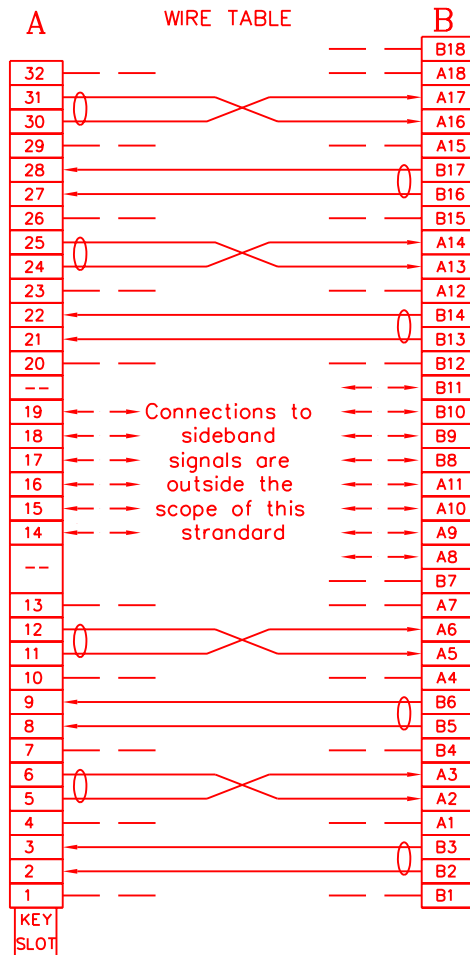

REV.	ZONE	DESCRIPTION	DATE	REVISER	APPD

線材: SATA UL2725 30AWG CABLE ; RED(紅)

高位企業有限公司 Yes Way Enterprise Corp.		TOLERANCE UNSPECIFIED .000 ± .00 ± .0 ±	
SCALE 1 : 1		UNIT mm	
NAME MINI SAS36-SAS32 CABLE ASS'Y		SHEET 1 / 1	
DRAWING NO. 5C36A13-X100		REV A0	
RoHS product		A3	
DRAWN 7/20/2007 Vivian		DESIGNER Reo	
CHECKED Jenny		APPROVED Tim	